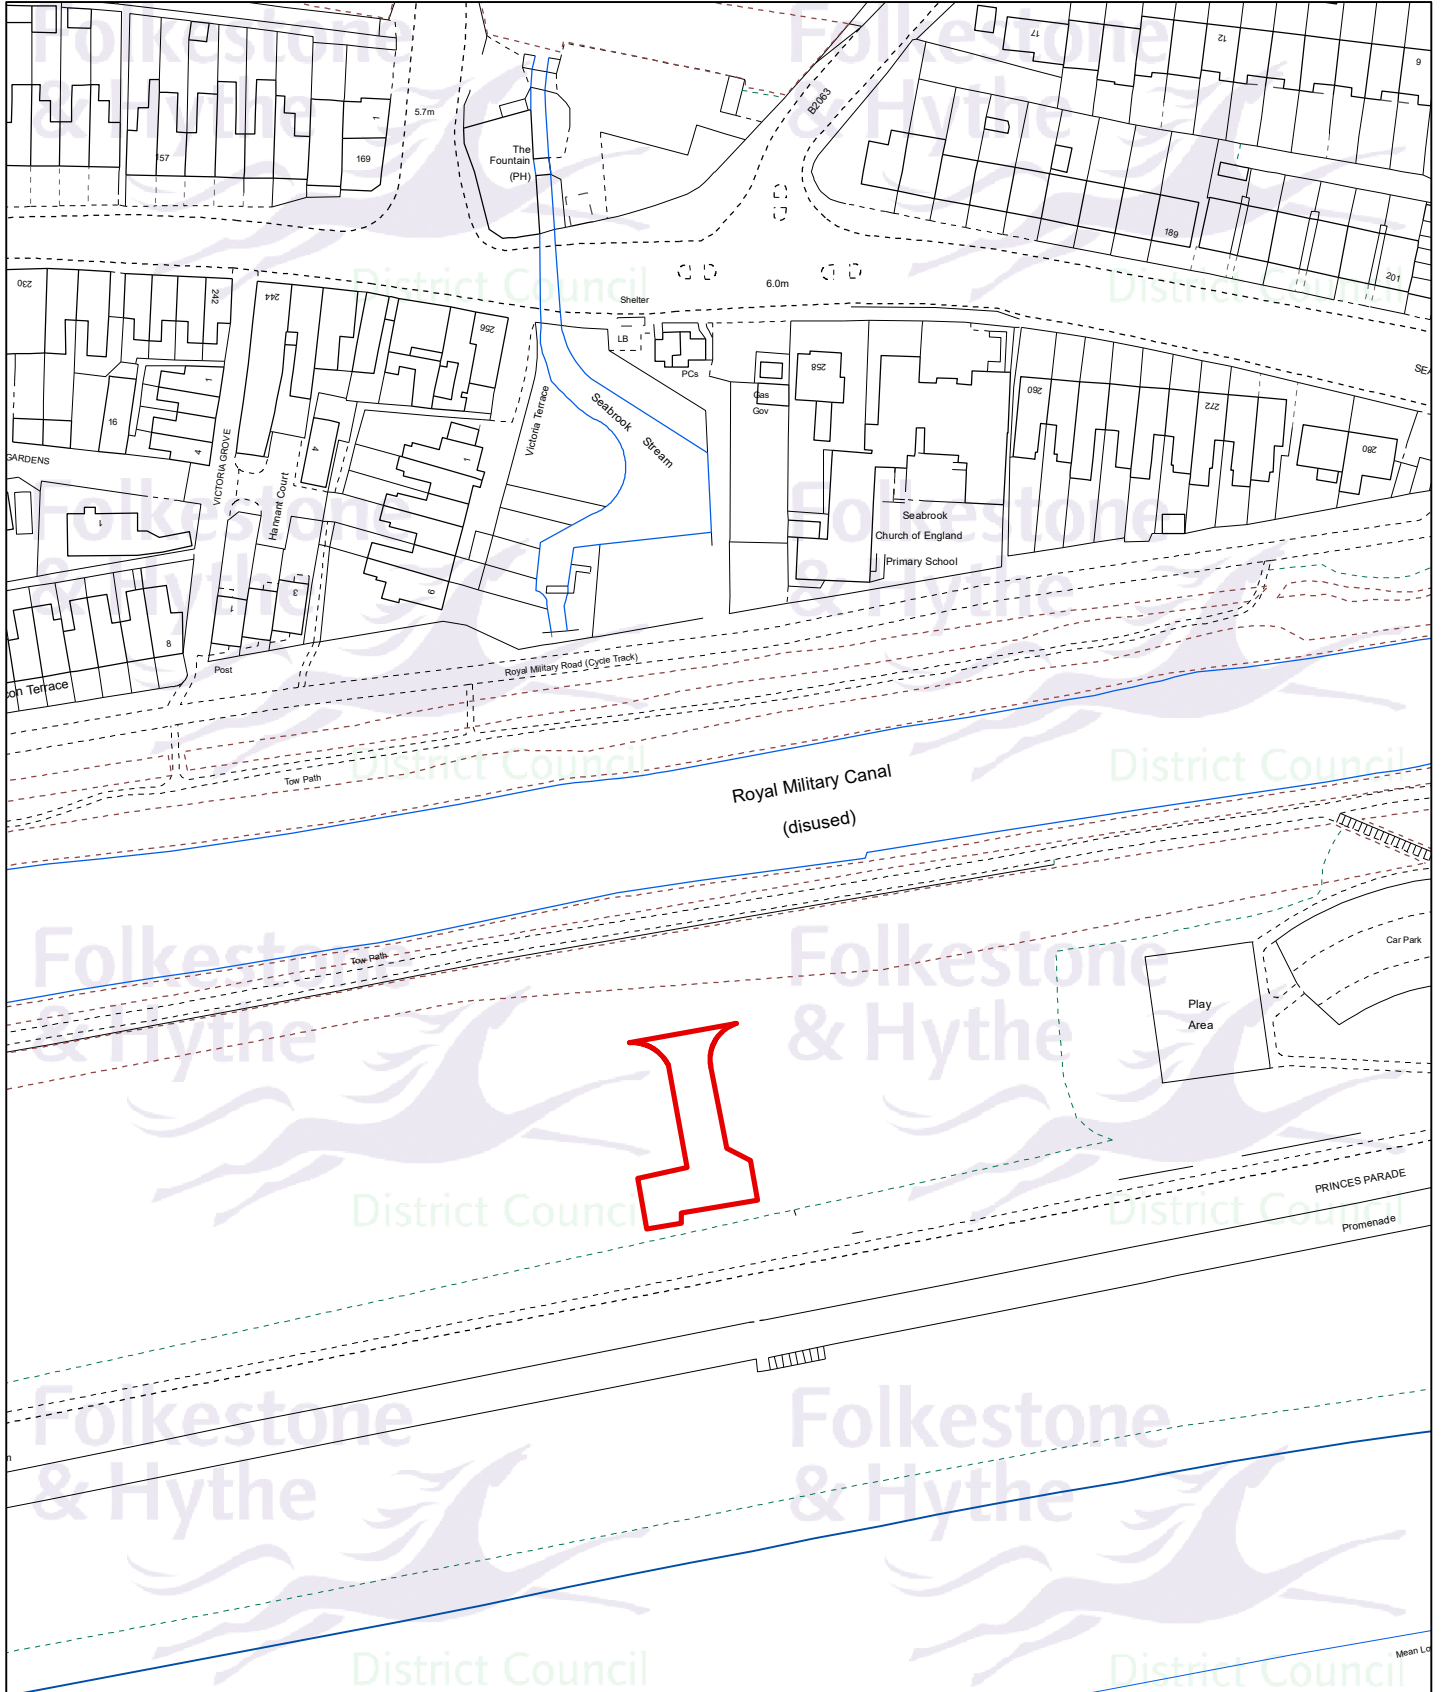

Princes Parade Promenade, Princes Parade, Hythe

Drawn date:
01 Dec 2021

Drawn by:
A. Gheroghita

Drawing ref:
1834/CO/LS

Contains Ordnance Survey data
© Crown copyright and database right
Shepway District Council 100019677 - 2021

Drawn at 1:1,250 on A4